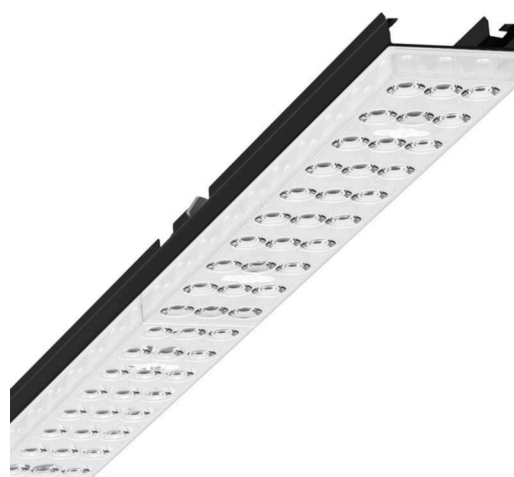

Device mount - Individual.Lens.Optic - direct wide distribution - visually continuous

Device mount made of a galvanised, profiled steel sheet; surface coated with polyester resin. Tool-free attachment with design-integrated pressure caps guarantee protection against theft and dismantling. Housing colour black RAL 9005; Direct, wide-beam light distribution using individual LED lens optic made of PMMA plastic. The single lens optics ensure absolute ease of assembly and are simple to maintain thanks to the easily cleaned surface. The inner rhythm of the 3-row single lens arrangement and the overriding device mount are perfectly in tune to guarantee a homogeneous appearance in the object. Electrical connection by means of a fixed, 3-pin, quick-fit plug connector and a free choice of phases. Integrated guide for fast contacting. They are exchangeable, permit modernisation and reliably prolong the service life of the overall system.

MECHANICS

Housing colour	black RAL 9005
Dimensions (LxWxH/DxH)	1531mm x 55mm x 33mm
Weight (net)	1.9kg
Type of installation	Mounting rail system installation, Light structure

Dimensions

L	1531 mm	Length
B	55 mm	Width
H	33 mm	Height

DEEP-LINK

<https://www.regiolux.de/en/article/19410004104>

Reference	LED 8000lm 830
ηLB	100 %
Φ ↓/↑	98 % / 2 %
UGR lat./long.	20.8 / 21.2